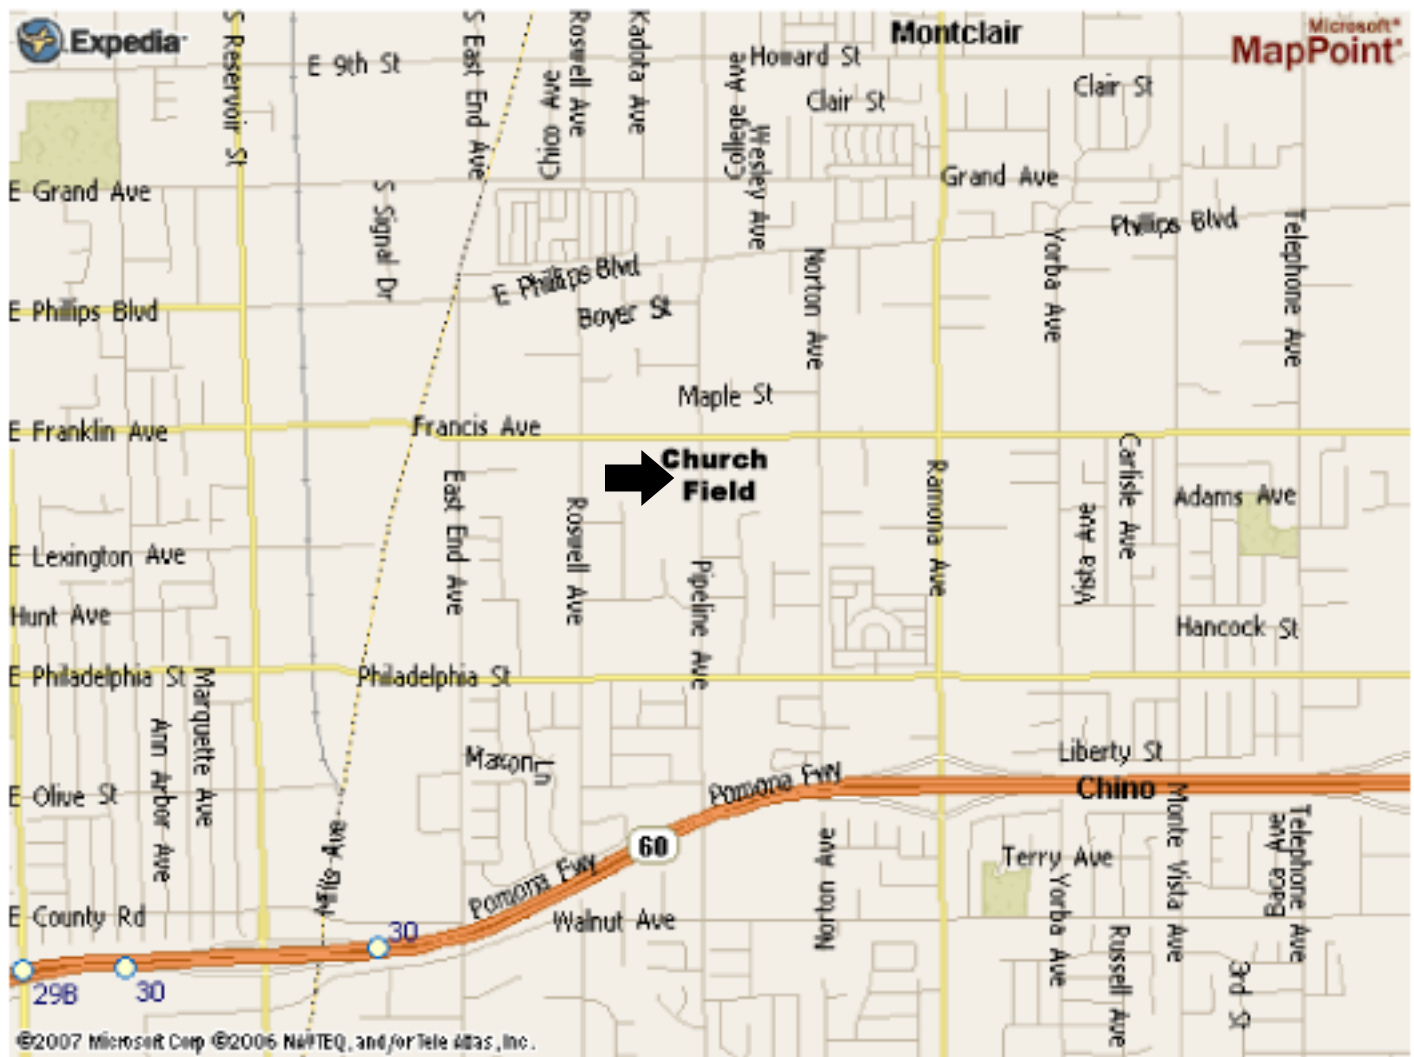

TEAMSMITH

FASTPITCH SOFTBALL

Church Field is located North of the 60 Fwy.
On the corner of Pipeline Ave and Francis Ave in Chino.